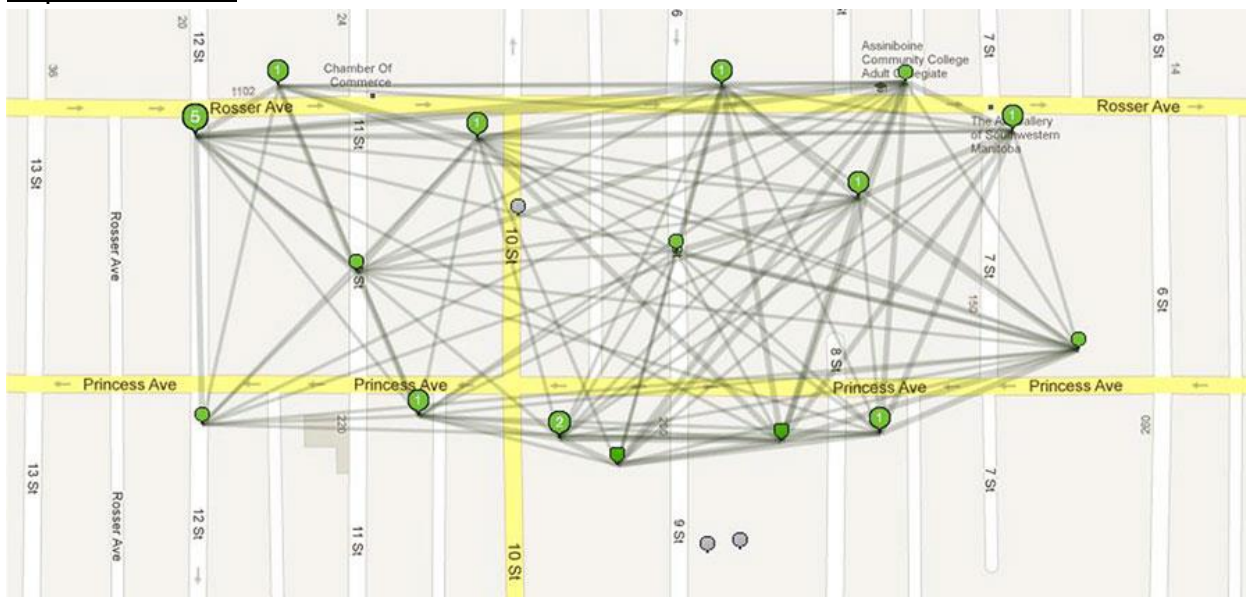

## Renaissance Brandon at a Glance November 2013

Free Wi-Fi in the Downtown HUB remains popular and problem free.

	Sep 2013	Oct 2013
Distinct Clients on the network	279	216
Average Clients per day	18	13

### Map of Wi-Fi area

For detailed information on the WI-Fi program, visit the Renaissance Brandon website:  
<http://renaissancebrandon.ca/hub/wifi>

### Did You Know

- Downtown's population has increased from 1208 (2006 Census) to 1547 (2011 Census) during the last census period, an increase of 339 people living in downtown Brandon.
- Downtown's population more than doubles during the daytime hours from a living population to a daytime population of 3831
- Thousands of people come out for "*Wednesdays by the Fountair!*" concerts in the summer months
- Renaissance Brandon was officially incorporated as an organization in 2008 under the name the Brandon Downtown Development Corporation.